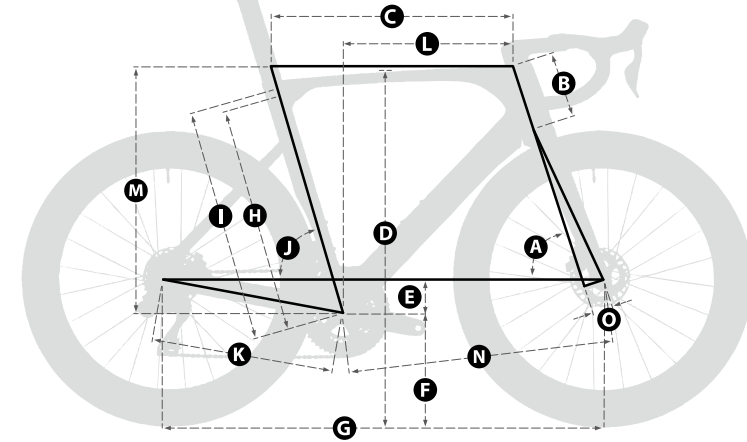

DIVINUS XP

ACOL

FRAME WEIGHT	885g [M Size, Raw frame without removable parts]
CARBON GRADE	WINACT-G3 CARBON
CHARACTERISTIC	Aero

GROUPSET	Shimano Ultegra Di2
BREAKS	Front Brake Shimano Ultegra BR-R8170
	Rear Brake Shimano Ultegra BR-R8170
	Rotor Shimano SM-MT800 140mm
DRIVETRAIN	Shift Levers Shimano Ultegra ST-R8170
	Front Derailleur Shimano Ultegra FD-R8150
	Rear Derailleur Shimano Ultegra RD-R8150
	Cassette Shimano Ultegra CS-R8100 11-30t
	Chain Shimano Ultegra CN-M8100
	Crankset* Shimano Ultegra FC-R8100
	Chainrings 50-34T
Bottom Bracket Shimano Ultegra Pressfit 71-41B	
WHEEL & TIRE	Front Wheel DT SWISS ARC1100 62mm
	Rear Wheel DT SWISS ARC1100 62mm
	Front Tire Vittoria Corsa 28C
	Rear Tire Vittoria Corsa 28C
COCKPIT	Handlebar** Integrated (WAWS2 H/B)
OTHER PARTS	Saddle Selle Italia SLR 3D
	Seatpost DIVINUS SP Offset 25mm/ 0mm

GEOMETRY

	XXS	XS	S	M	L	XL
A. Head Tube Angle	71°	72°	72.5°	73°	73.5°	73.5°
B. Head Tube Length	97	101	115	130	150	178
C. Top Tube Length [Horizontal]	500	516	534	548	565	578
D. Standover Height	735	755	771	789	812	848
E. Bottom Bracket Drop	72	72	72	70	70	70
F. Bottom Bracket Height	263	263	263	265	265	265
G. Wheelbase	968	974	978	981	993	1006
H. Seat Tube Length [B-B Centre to Centre]	453	480	497	512	537	564
I. Seat Tube Length [B-B Centre to Top]	465	491	509	525	550	578
J. Seat Tube Angle	75°	75°	74°	73.5°	73.5°	73.5°
K. Chainstay Length	410	410	410	410	410	410
L. Reach	368	380	384	389	400	405
M. Stack	500	507	522	537	558	585
N. Front-Centre	568	574	578	581	593	606
O. Fork Offset	46	46	46	43	43	43

* Crank Length : XXS 165mm / XS 170mm / S 172.5mm / M 172.5mm / L 172.5mm / XL 175mm

** Handlebar Size : XXS 380x80mm / XS 400x90mm / S 400x90mm / M 400x100mm / L 420x110mm / XL 420x120mm